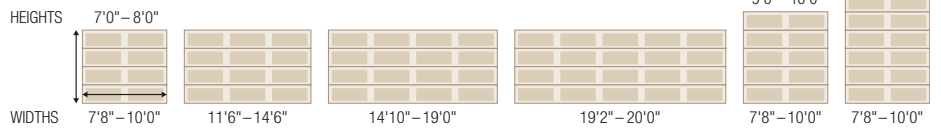

LONG PANEL WINDOW DESIGNS AND TOP SECTION OPTIONS

MODELS
GD1LP, GD1LU,
GD2LP AND GD2LU

*Acrylic

†Complements Clopay Entry Door glass.

Note: Due to stile width restrictions, some odd size door widths may allow only for the installation of a single handle. See your Clopay Dealer for details.