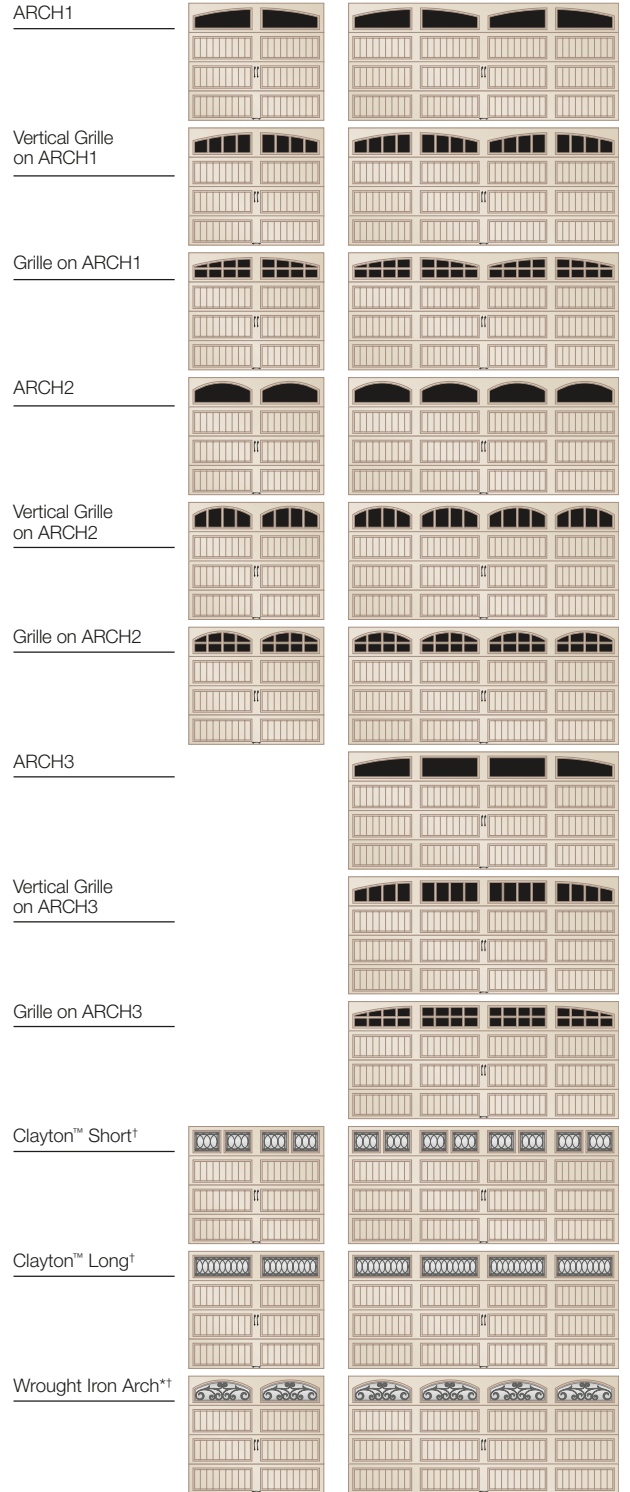

SHORT PANEL WINDOW DESIGNS AND TOP SECTION OPTIONS

MODELS
GD1SP, GD1SU,
GD2SP AND GD2SU

*Acrylic

†Complements Clopay Entry Door glass.

Note: Due to stile width restrictions, some odd size door widths may allow only for the installation of a single handle. See your Clopay Dealer for details.

LONG PANEL WINDOW DESIGNS AND TOP SECTION OPTIONS

MODELS
GD1LP, GD1LU,
GD2LP AND GD2LU

*Acrylic

†Complements Clopay Entry Door glass.

Note: Due to stile width restrictions, some odd size door widths may allow only for the installation of a single handle. See your Clopay Dealer for details.