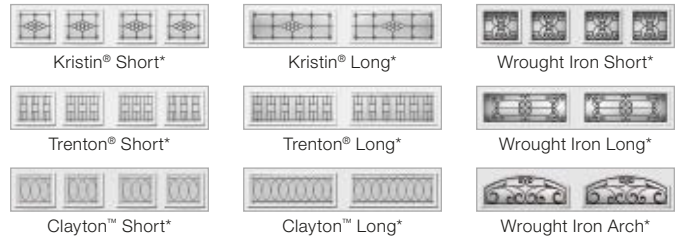

ACRYLIC

Acrylic windows require special cleaning. Never use products that contain ammonia or petroleum products to clean acrylic. Please visit www.clopaydoor.com/acrylic for complete details.

Windows are available single pane or insulated in clear, frosted, seeded, obscure and rain designs. Clear acrylic also available.