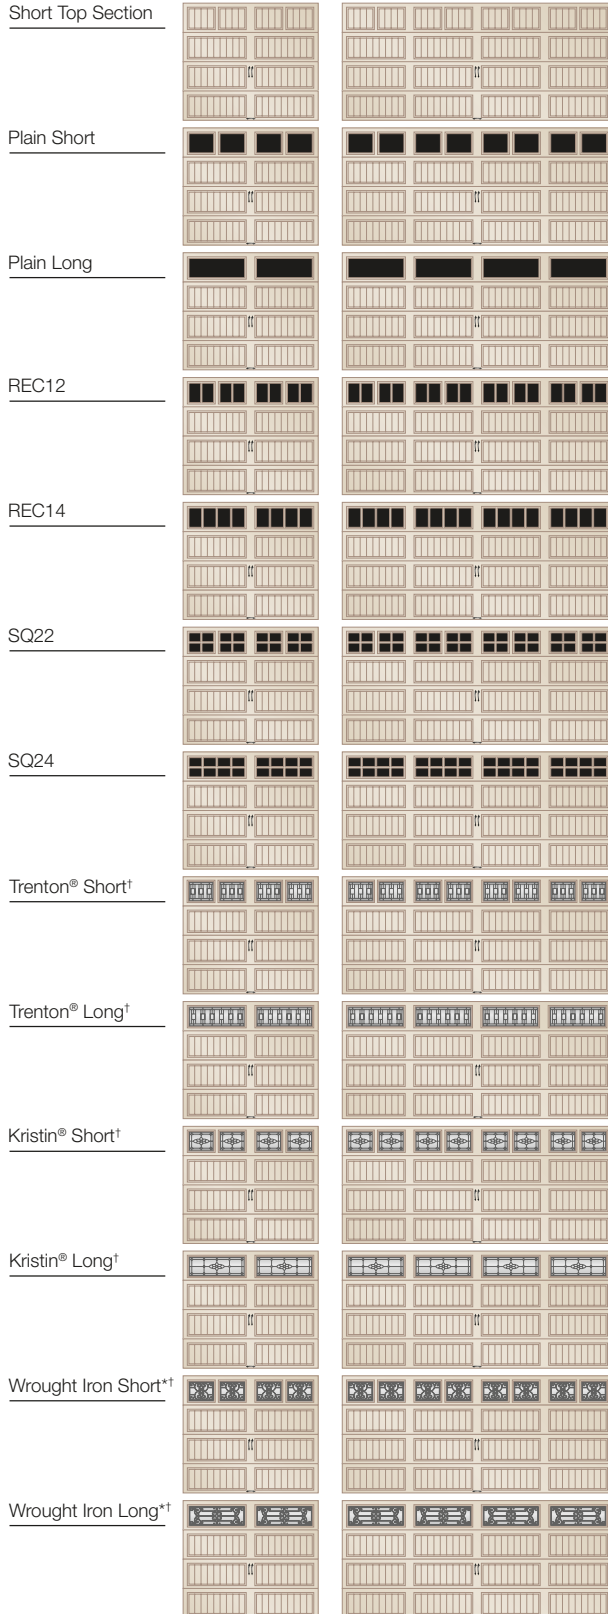

SHORT PANEL WINDOW DESIGNS AND TOP SECTION OPTIONS

MODELS
GD1SP, GD1SU,
GD2SP AND GD2SU

*Acrylic

†Complements Clopay Entry Door glass.

Note: Due to stile width restrictions, some odd size door widths may allow only for the installation of a single handle. See your Clopay Dealer for details.

LONG PANEL WINDOW DESIGNS AND TOP SECTION OPTIONS

MODELS
GD1LP, GD1LU,
GD2LP AND GD2LU

*Acrylic

†Complements Clopay Entry Door glass.

Note: Due to stile width restrictions, some odd size door widths may allow only for the installation of a single handle. See your Clopay Dealer for details.