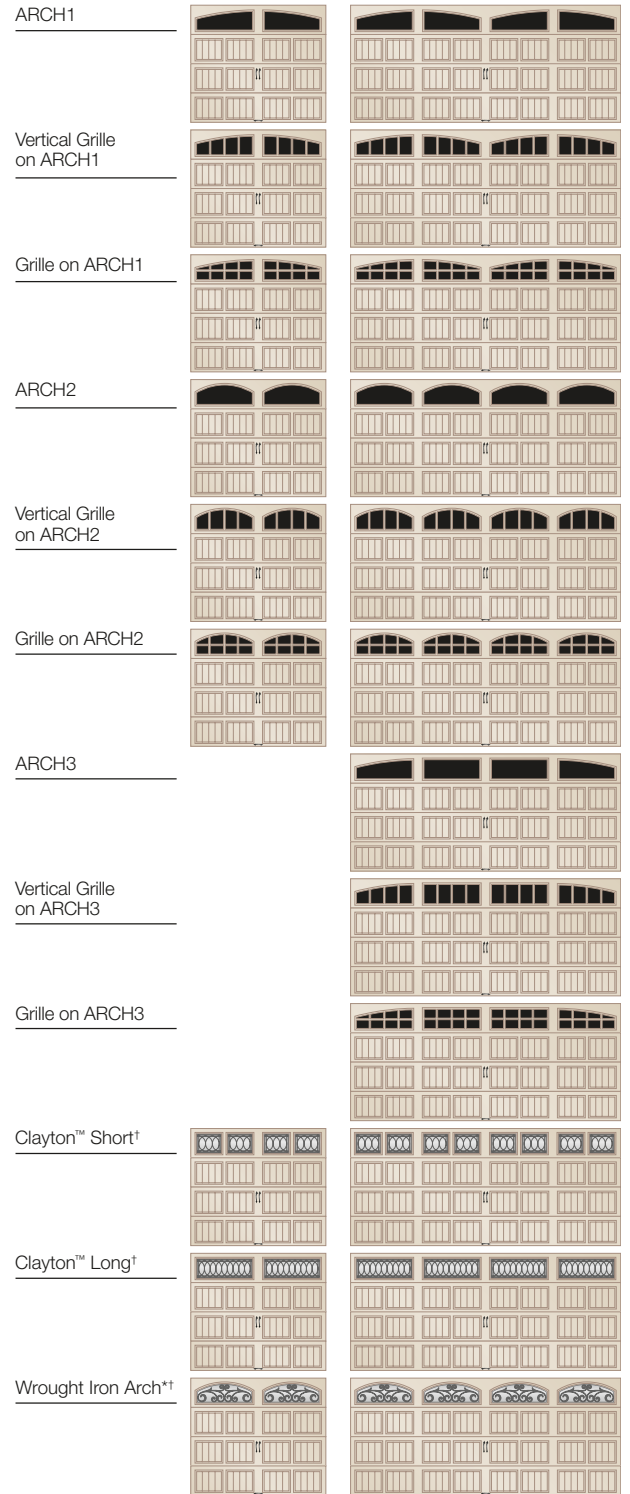

ULTRA-GRAIN® FINISH OPTION

Ultra-Grain® Oak Medium Finish

Ultra-Grain® Oak Dark Finish

Ultra-Grain® Oak Walnut Finish

Ultra-Grain® Oak Slate Finish

- Painted steel surface simulates a real stained door without the need of staining and the ongoing maintenance of wood.
- Oak woodgrain runs horizontal on stiles and vertical on panels for an authentic, natural look.
- Available in Medium, Dark, Walnut or Slate finishes that complement Clopay Entry Doors, shutters and other exterior stained wood products.
- Exterior steel surface on an Ultra-Grain® finish door has a stucco texture to create a more natural woodgrain appearance.
- Window frames, grilles and inserts are color matched to coordinate with the Ultra-Grain® finish patterns. All window options are available.
Additional charges apply.

SHORT PANEL WINDOW DESIGNS AND TOP SECTION OPTIONS

MODELS
GD1SP, GD1SU,
GD2SP AND GD2SU

*Acrylic

†Complements Clopay Entry Door glass.

Note: Due to stile width restrictions, some odd size door widths may allow only for the installation of a single handle. See your Clopay Dealer for details.

LONG PANEL WINDOW DESIGNS AND TOP SECTION OPTIONS

MODELS
GD1LP, GD1LU,
GD2LP AND GD2LU

*Acrylic

†Complements Clopay Entry Door glass.

Note: Due to stile width restrictions, some odd size door widths may allow only for the installation of a single handle. See your Clopay Dealer for details.