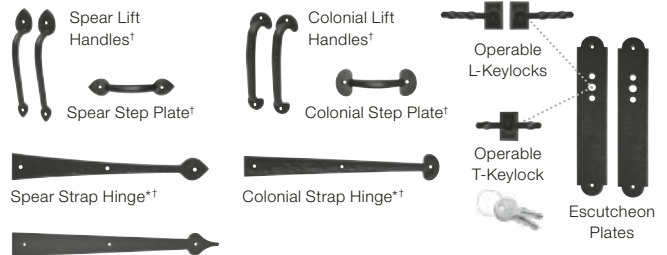

Warranties

For more detailed product specification information or availability of our Gallery® Steel Garage Doors, please contact your Clopay Dealer. To locate a dealer to help you select the right door for your home, just go to www.clopaydoor.com or call 1-800-2CLOPAY (225-6729).

Follow us on

©2020 Clopay Corporation. All rights reserved.

Decorative Hardware

STANDARD

Note: Decorative hardware options vary based on door widths. Standard hardware is not provided if a lock is chosen. See your Clopay Dealer for details.

OPTIONAL

Spade Strap Hinge* (Complements Spear Lift Handles and Spade Step Plate)

* Aluminum construction.

* Door may not open properly if installed near the top depending on opening dimensions and lift type. See your Clopay Dealer for more details.