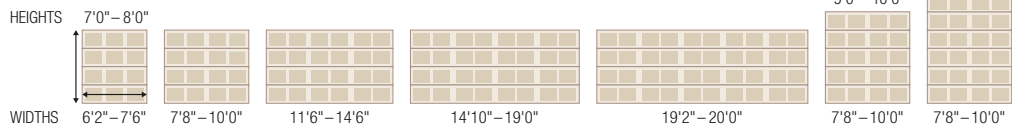

SHORT PANEL WINDOW DESIGNS AND TOP SECTION OPTIONS

MODELS
GD1SP, GD1SU,
GD2SP AND GD2SU

*Acrylic

†Complements Clopay Entry Door glass.

Note: Due to stile width restrictions, some odd size door widths may allow only for the installation of a single handle. See your Clopay Dealer for details.