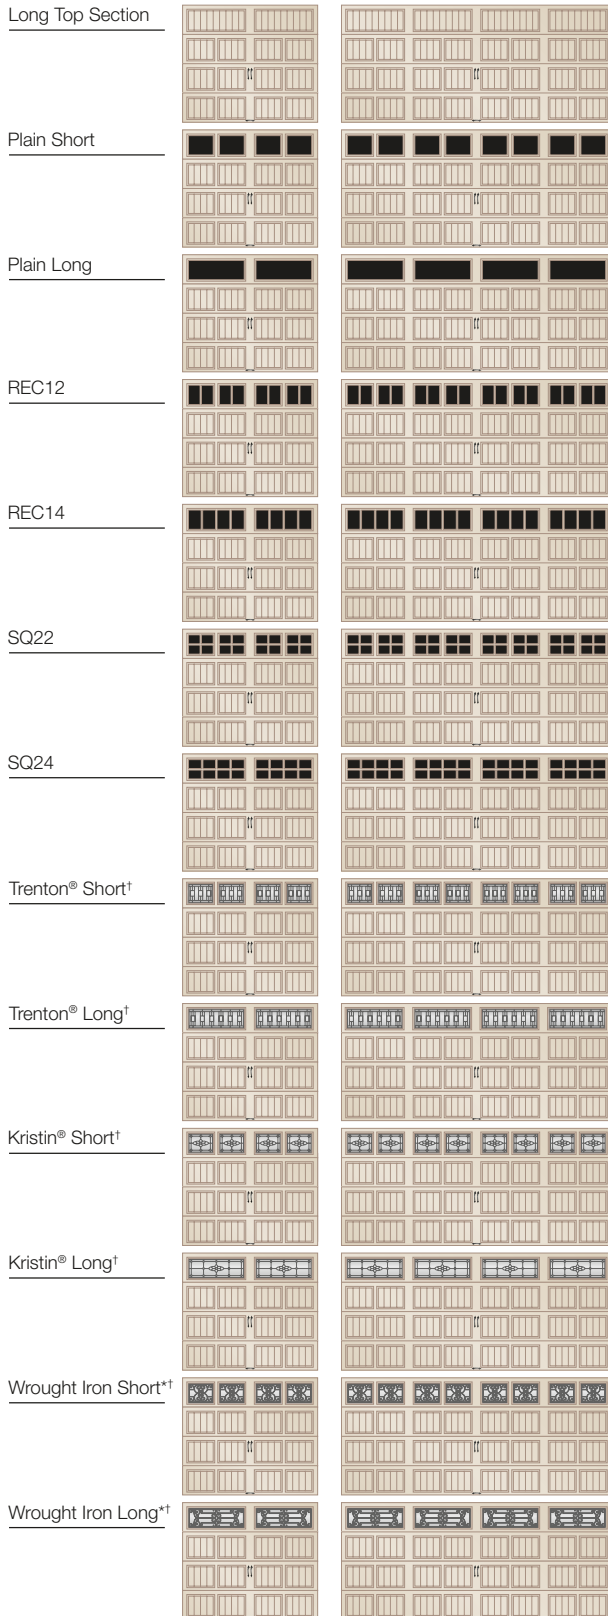

SHORT PANEL WINDOW DESIGNS AND TOP SECTION OPTIONS

MODELS
GD1SP, GD1SU,
GD2SP AND GD2SU

*Acrylic

†Complements Clopay Entry Door glass.

Note: Due to stile width restrictions, some odd size door widths may allow only for the installation of a single handle. See your Clopay Dealer for details.