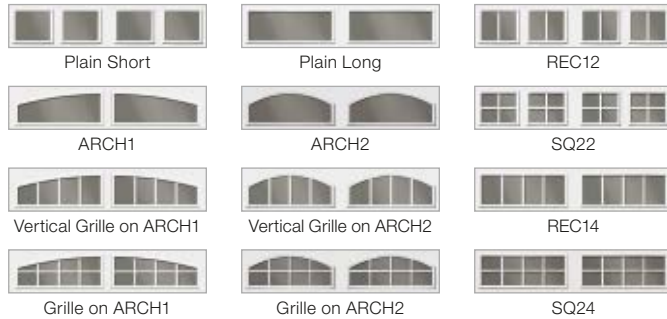

LONG PANEL WINDOW DESIGNS AND TOP SECTION OPTIONS

MODELS
GD1LP, GD1LU,
GD2LP AND GD2LU

*Acrylic

†Complements Clopay Entry Door glass.

Note: Due to stile width restrictions, some odd size door widths may allow only for the installation of a single handle. See your Clopay Dealer for details.

Windows

GLASS

*Complements Clopay Entry Door glass.

Long and short windows may be used in any Gallery® Steel 3-layer model. Double-strength glass is standard. Optional obscure, 3/4" insulated and 3/4" insulated obscure glass is available on all Gallery® Steel 3-layer models. Additional charges for optional glass apply.