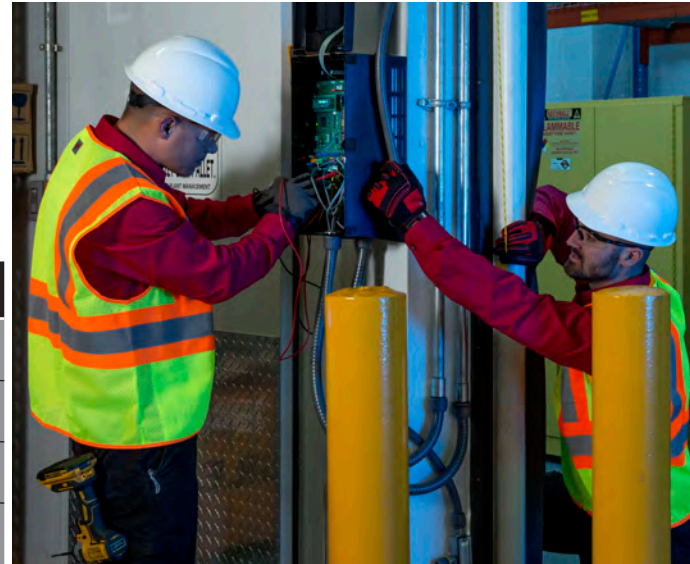

MINER LEADS THE WAY

Our experts work with you to identify unique issues and areas of improvement based on the equipment in use and your company’s objectives. We provide customized strategies, crafted with ROI in mind. Does your current provider check all the boxes?

	MINER	MOST COMPETITORS
National Service Coverage	✓	
Brand Independent/Agnostic	✓	
On-site 24/7/365 Service Availability	✓	
Done Right. Right Now. Quality Service	✓	

OUR INDUSTRY-LEADING CAPABILITIES INCLUDE:

Facilities Maintenance:

Through both proactive strategies and emergency responses, we maintain every important piece of logistics equipment, from warehouse dock levelers to commercial sectional overhead doors and beyond.

Equipment Install and Repair:

We work on all types of equipment. Our brand independence means we can also recommend the right equipment for replacements and new construction alike, providing our clients with peace of mind in equipment selection.

Construction Services:

We have a dedicated new construction division that can help you design and build a new facility or remodel an existing structure to new specifications. Our team works with end users, developers, architects and contractors to optimize the project every step of the way.

70%

of all reported accidents could be avoided with proper safety precautions

80%

of mechanical issues are preventable with maintenance

80%

or more of our projects are fixed the first time onsite with our fully stocked trucks

Since 1967, MINER has provided the best customer service in the industry, and that promise will never waver. We make installing and maintaining your docks, doors and more simpler, easier and safer. With our same-day, next-day service promise, you know MINER will be there to help when you need us most.

MINER HAS YOUR SERVICE NEEDS COVERED

Whether you have equipment down today or want to maximize uptime tomorrow, trust us to design, install, repair and maintain your loading docks, commercial doors and related facility accessories at a competitive price—safely, efficiently and reliably.

To schedule service or request a quote, visit MINERCORP.COM.

CONTACT YOUR LOCAL PA BRANCH | CSDOORS.COM | 717.232.1033

1421 STONERIDGE DRIVE, MIDDLETOWN, PA 17057